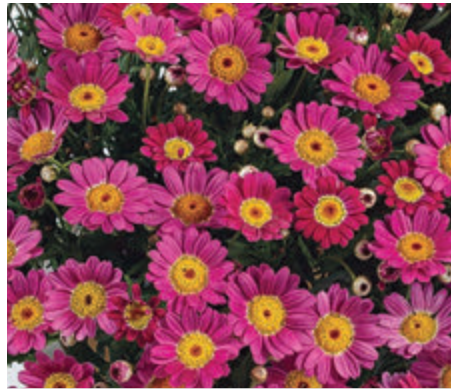

Argyanthemum

frutescens

40 - 50 10.5 - 17

Angelic Ruby™

JAN FEB MAR APR MAY JUN JUL AUG SEP OCT NOV DEC