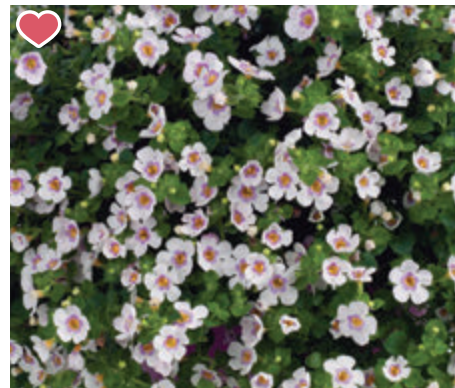

Bacopa
cordata

10 - 15 9 - 14

Gulliver Pink Heart Improved®

JAN	FEB	MAR	APR	MAY	JUN	JUL	AUG	SEP	OCT	NOV	DEC