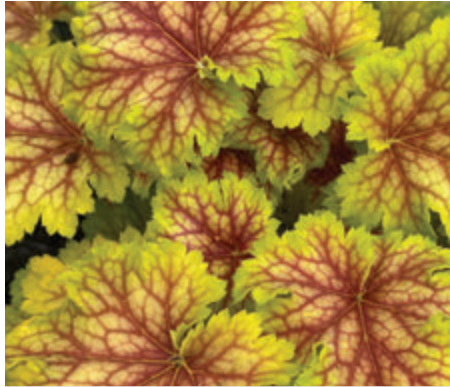

Heuchera

hybrida

Splashberry®

JAN	FEB	MAR	APR	MAY	JUN	JUL	AUG	SEP	OCT	NOV	DEC