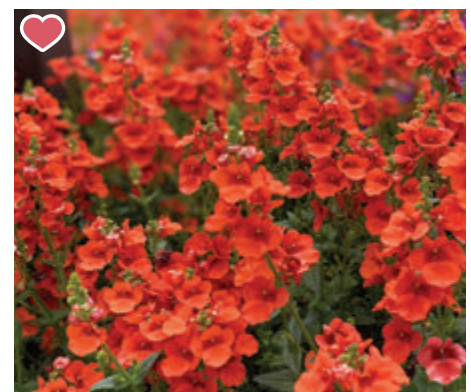

Diascia
barberae

🌱 ↑ 25-35 🪴 10.5-14 ☁️ ☀️
Trinity Sunset™
🌱 🌱 🐝
JAN FEB MAR APR MAY JUN JUL AUG SEP OCT NOV DEC