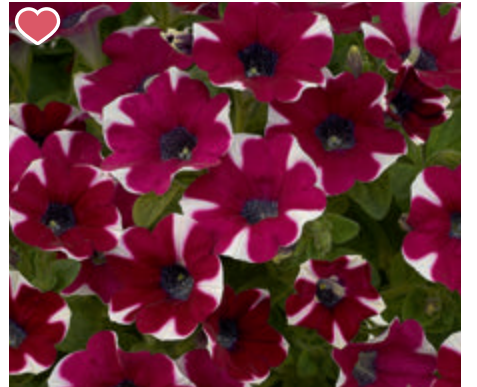

JAN FEB MAR APR **MAY** JUN JUL AUG SEP OCT NOV DEC

 **Petunia**
hybrida SMALL FLOWER - TRAILING

↑ 20 - 30 10.5 - 17 ☀️
Mini Vista Yellow®

JAN FEB MAR APR **MAY** JUN JUL AUG SEP OCT NOV DEC

 **Petunia**
hybrida MEDIUM FLOWER - TRAILING