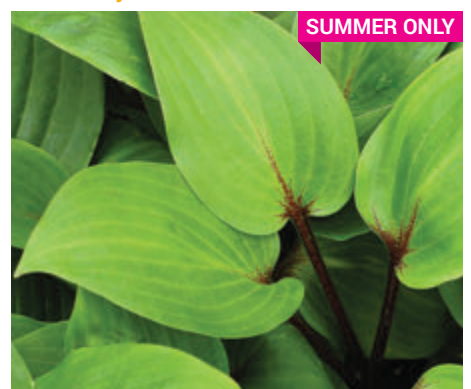

Hosta
hybrida

SUMMER ONLY

2 ↑ 30-40 ↓ 15-17 ☁ ☀
Purple Heart®
🌱 🌱
JAN FEB MAR APR MAY JUN **JUL** **AUG** SEP OCT NOV DEC