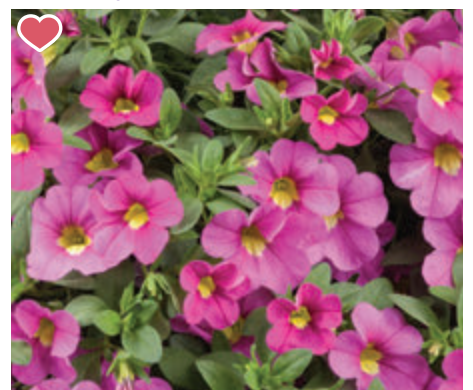

Calibrachoa
hybrida TRAILING

↑ 30-40 10.5-14
Lia Bubblegum™

JAN	FEB	MAR	APR	MAY	JUN	JUL	AUG	SEP	OCT	NOV	DEC