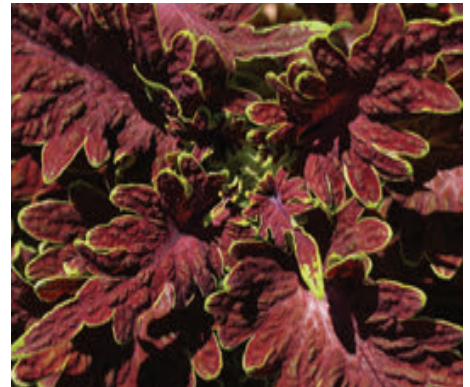

Coleus

blumei

↑ 30 - 50 10.5 - 17
Copinto Cuba Libre®

JAN FEB MAR APR MAY JUN JUL AUG SEP OCT NOV DEC