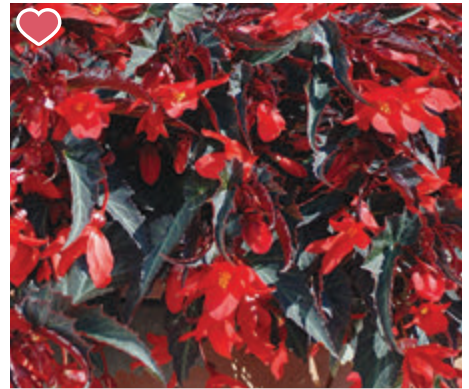

Begonia
hybrida

25 - 35
10.5 - 17
Summerwings Elegance Dark Red®
PW
POWERPLUGS WINNERS
JAN FEB MAR APR MAY JUN JUL AUG SEP OCT NOV DEC