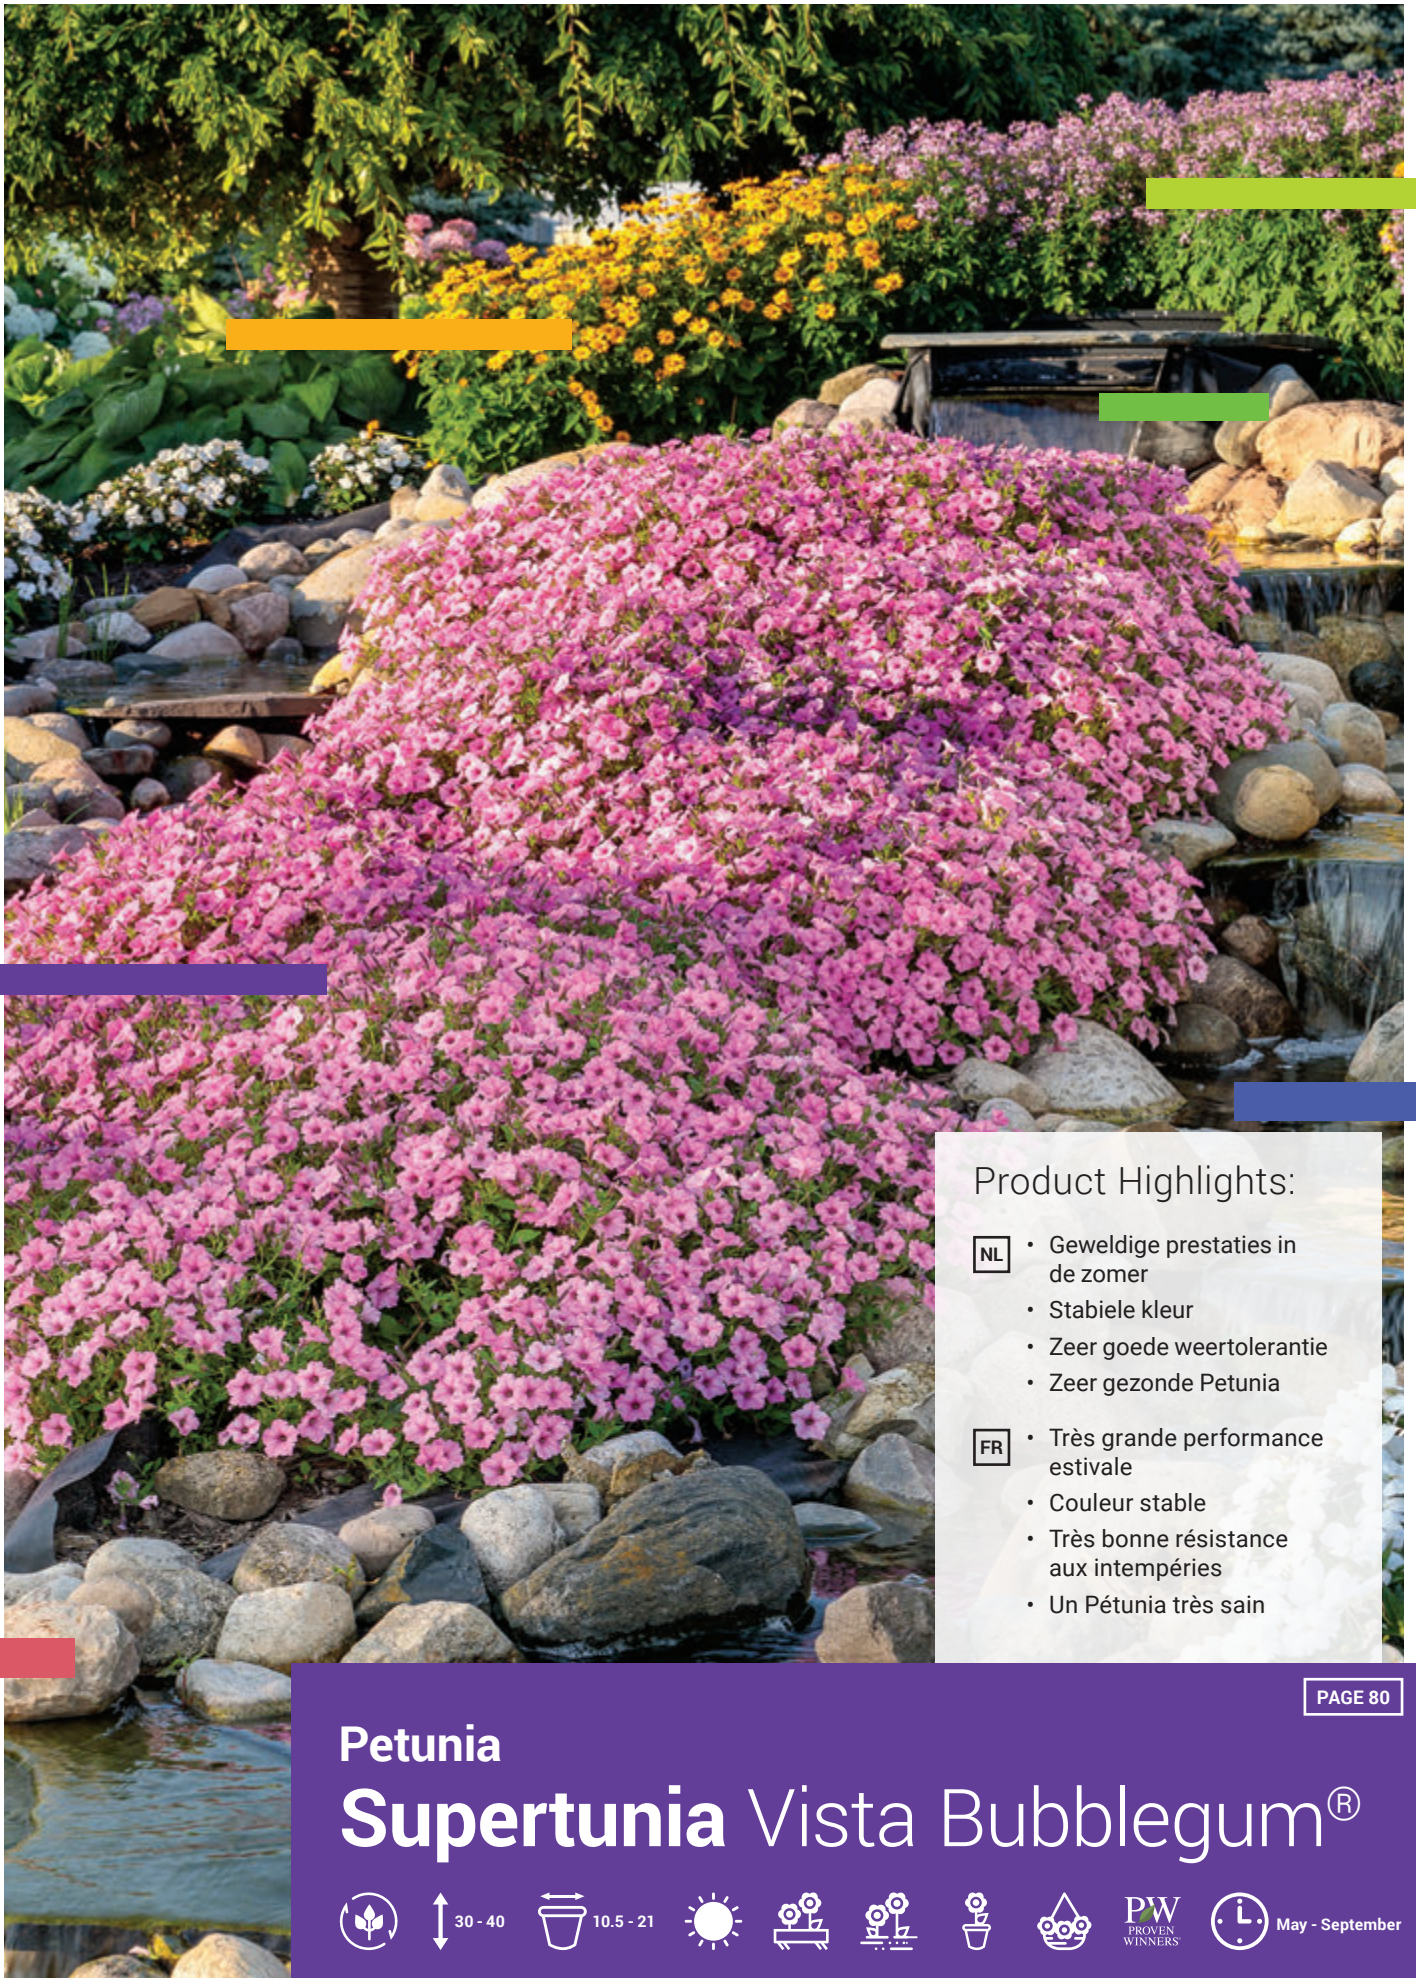

Product Highlights:

- **NL** • Geweldige prestaties in de zomer
- Stabiele kleur
- Zeer goede weertolerantie
- Zeer gezonde Petunia
- **FR** • Très grande performance estivale
- Couleur stable
- Très bonne résistance aux intempéries
- Un Pétunia très sain

PAGE 80

Petunia

Supertunia Vista Bubblegum®

↑ 30 - 40

10.5 - 21

PW
PROVEN
WINNERS

May - September