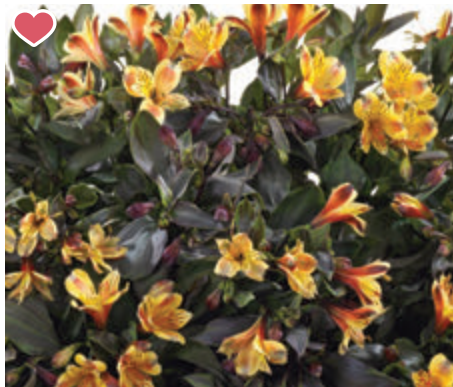

Garden Summer Break®

JAN	FEB	MAR	APR	MAY	JUN	JUL	AUG	SEP	OCT	NOV	DEC
-----	-----	-----	-----	-----	-----	-----	-----	-----	-----	-----	-----

 **Alstroemeria**
hybrida

  50 - 60  17 - 23 

Garden Summer Breeze®